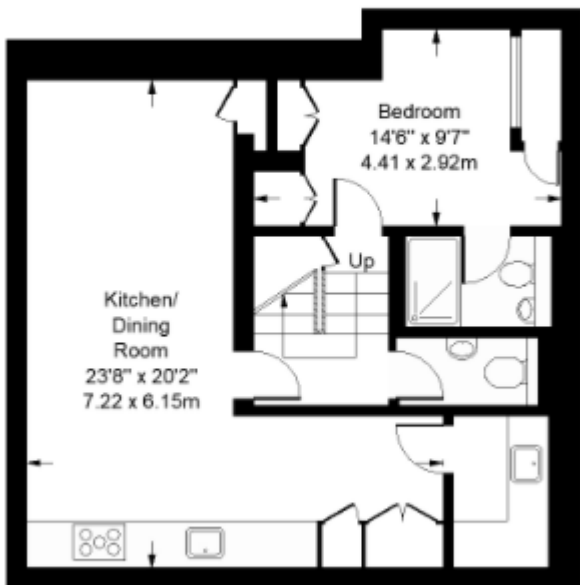

Clabon Mews, SW1X

Approximate Gross Internal Area = 2205 sq ft / 204.84 sq m

First Floor

Second Floor

Lower Ground Floor

Ground Floor