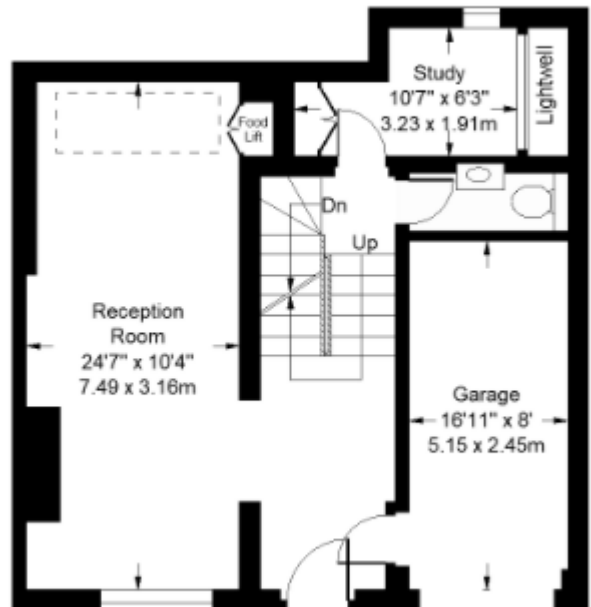

Clabon Mews, SW1X

Approximate Gross Internal Area = 2205 sq ft / 204.84 sq m

First Floor

Second Floor

Lower Ground Floor

Ground Floor