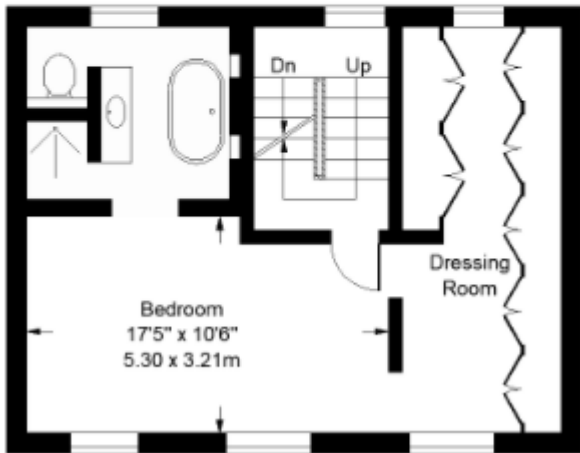

Clabon Mews, SW1X

Approximate Gross Internal Area = 2205 sq ft / 204.84 sq m

First Floor

Second Floor

Lower Ground Floor

Ground Floor