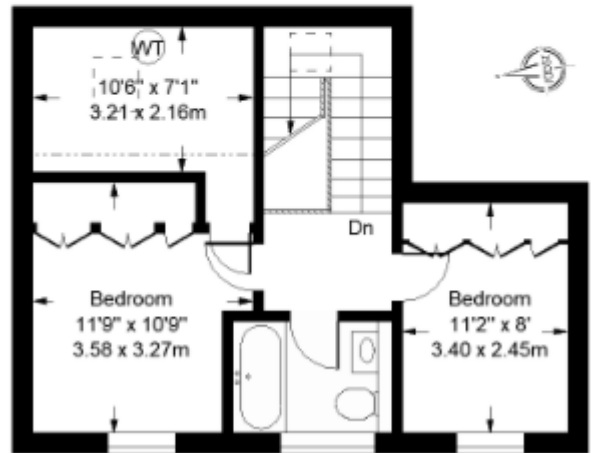

Clabon Mews, SW1X

Approximate Gross Internal Area = 2205 sq ft / 204.84 sq m

First Floor

Second Floor

Lower Ground Floor

Ground Floor