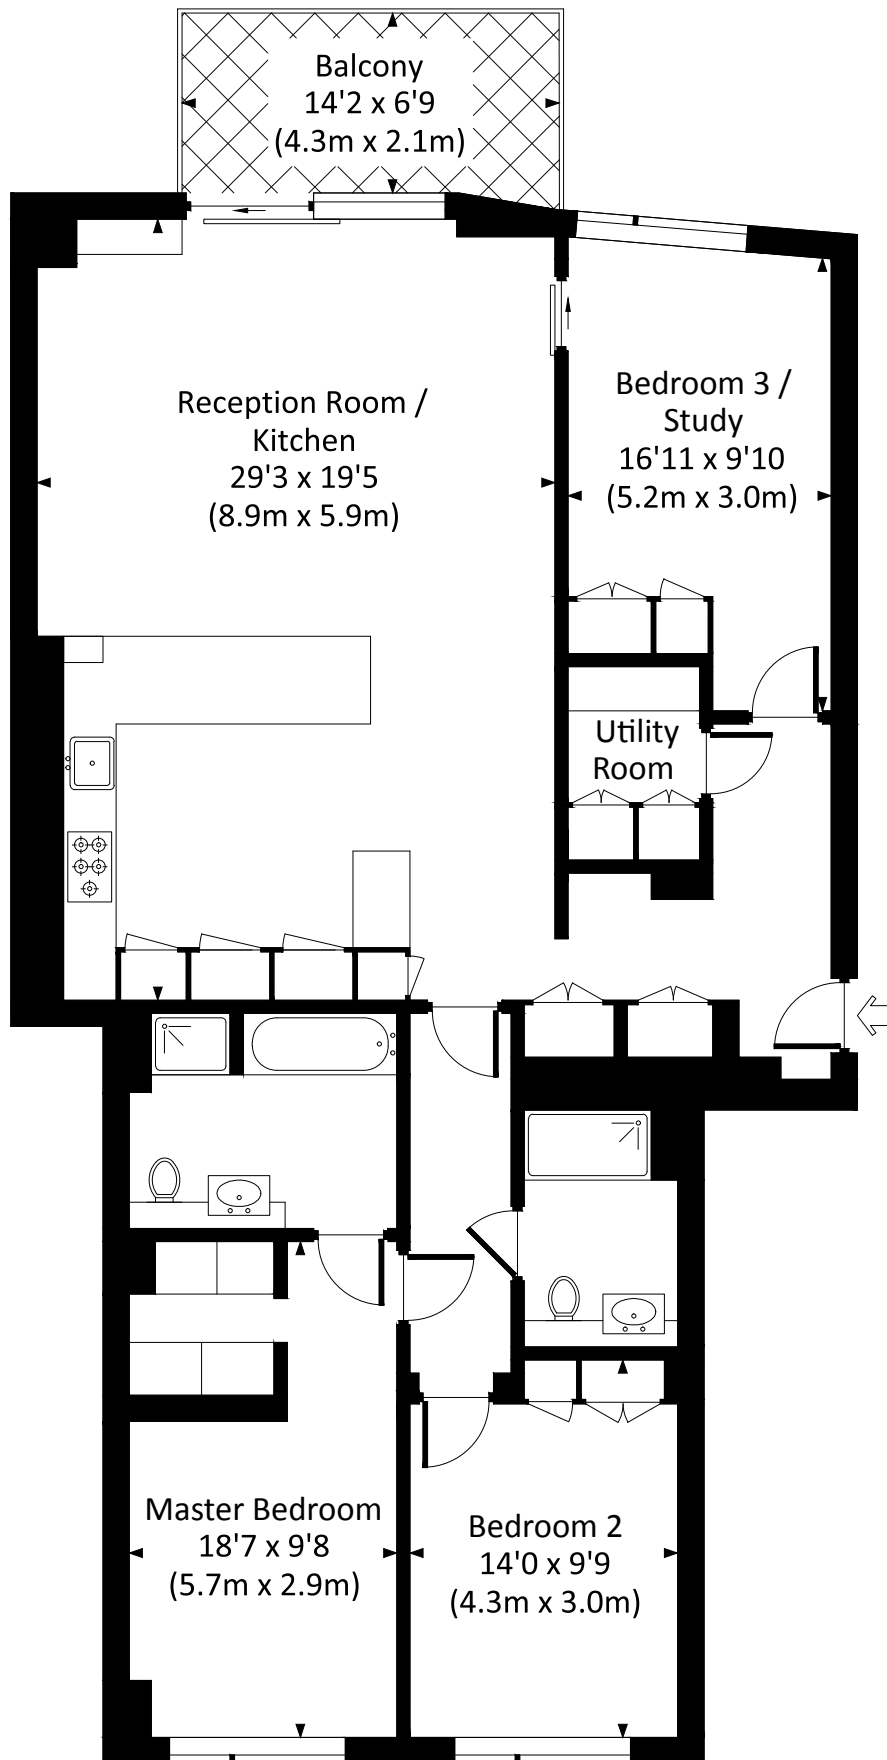

TELEVISION CENTRE, W12

Approx. gross internal area
1439 Sq Ft. / 133.7 Sq M.

FOURTH FLOOR

All measurements have been made in accordance with RICS code of Measuring Practice which are approximate only and only for illustrative purposes. For the avoidance of doubt, Dowling Jones Design shall not be liable for any reliance on these measurements. © 2018 www.dowlingjones.com 020 7610 9933