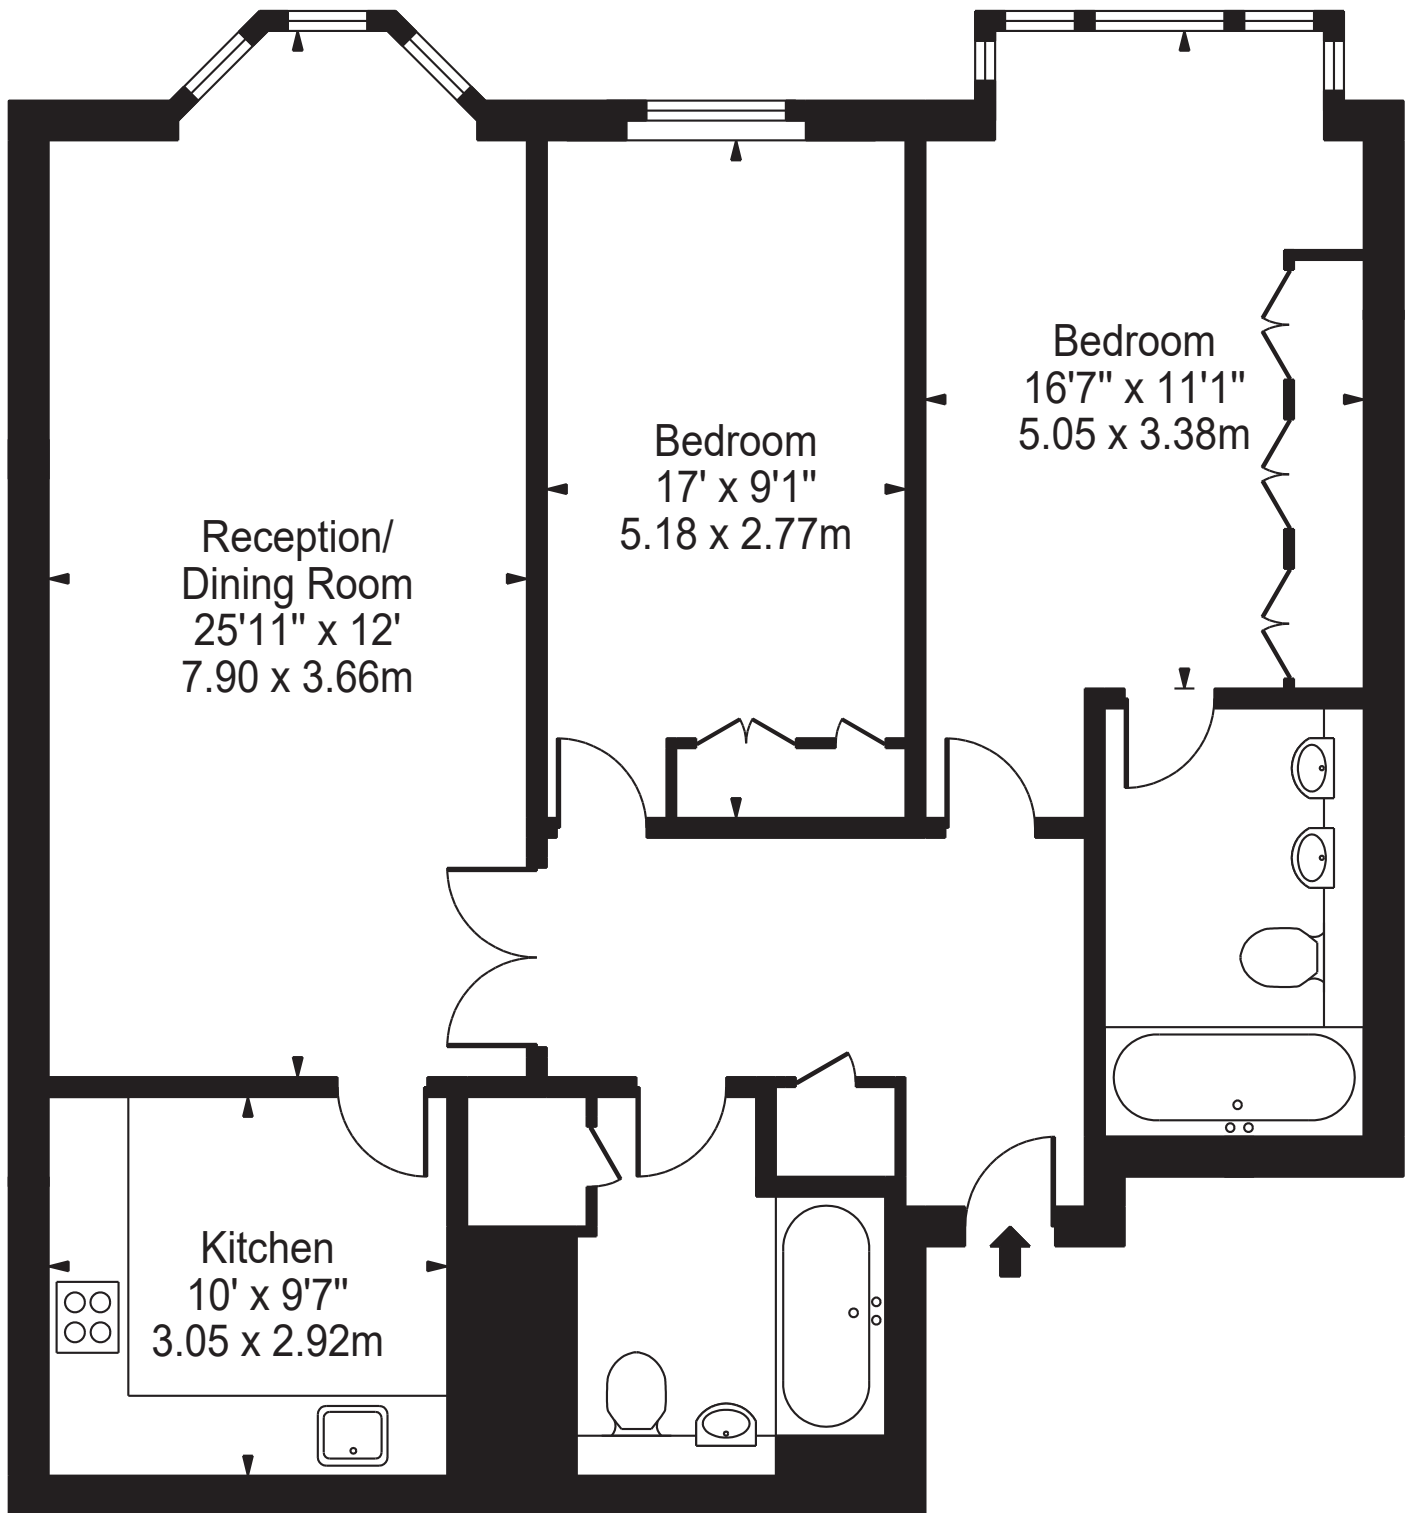

Sovereign Court, W8

Approx. Gross Internal Area 1027 Sq Ft - 95.41 Sq M

Fourth Floor

For Illustration Purposes Only - Not To Scale Floor Plan by Mira Nikolova Photography

This floor plan should be used as a general outline for guidance only and does not constitute in whole or in part an offer or contract. Any intending purchaser or lessee should satisfy themselves by inspection, searches, enquiries and full survey as to the correctness of each statement. Any areas, measurements or distances quoted are approximate and should not be used to value a property or be the basis of any sale or let.