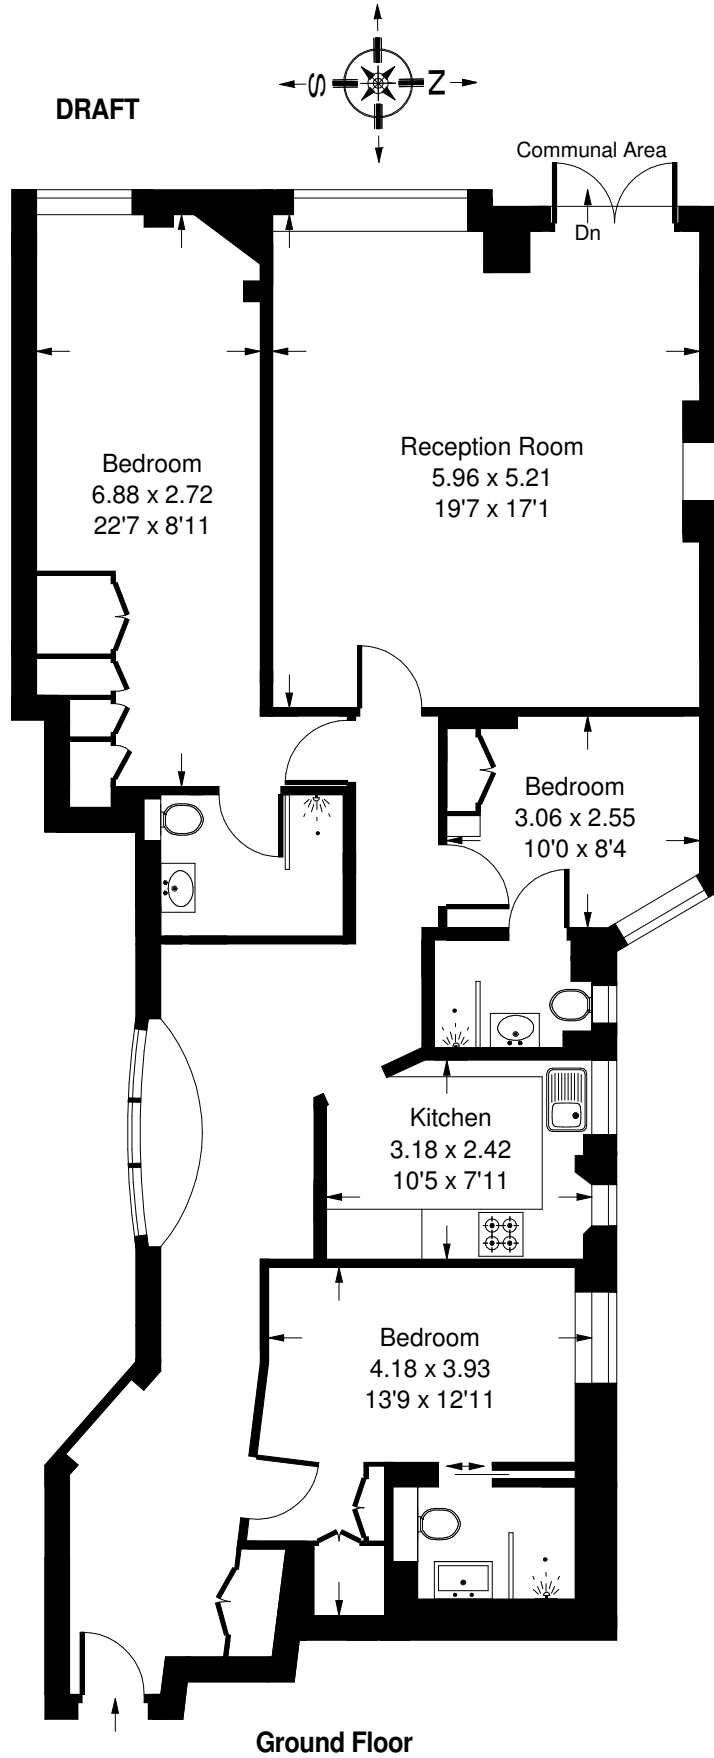

# Lincoln House , SW3

Approx. Gross Internal Area  
113.1 sq m / 1217 sq ft

Whilst every attempt has been made to ensure the accuracy of the floor plan, measurements are approximate and not to scale.  
No guarantee is given on the total square footage of the property quoted on the plan. Figures given are for guidance.  
Plan is for illustration purposes only, not to be used for valuations.